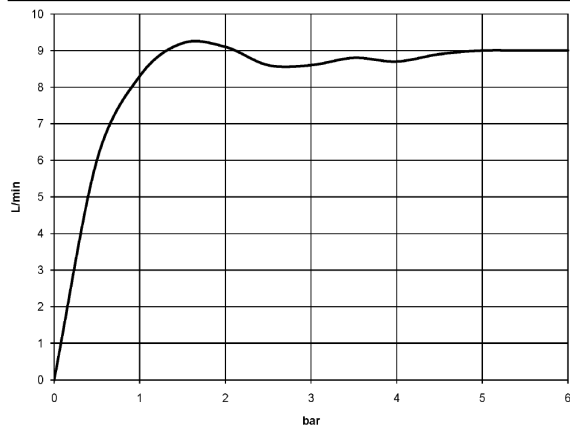

28 002 978

- Three settings: COMPACT RAIN, COMPACT SOFT FLOW, COMPACT AQUAPRESSURE FLOW, max. flow rate 9 l/min (at 3 bar)
- with anti-scale system
- spray head Ø 95mm
- 1/2" connection

Intrinsic protection against back flow.

	Durabronss (23kt Gold)	28 002 978-09
	Chrome	28 002 978-00 0050
	Brushed Platinum	28 002 978-06 0050
	Platinum	28 002 978-08 0050
	Durabronss (23kt Gold)	28 002 978-09 0050
	Brushed Durabronss (23kt Gold)	28 002 978-28 0050
	Brushed Chrome	28 002 978-93 0050
	Brushed Dark Platinum	28 002 978-99 0050

28 002 978

mm [inches]

### Flow rate chart