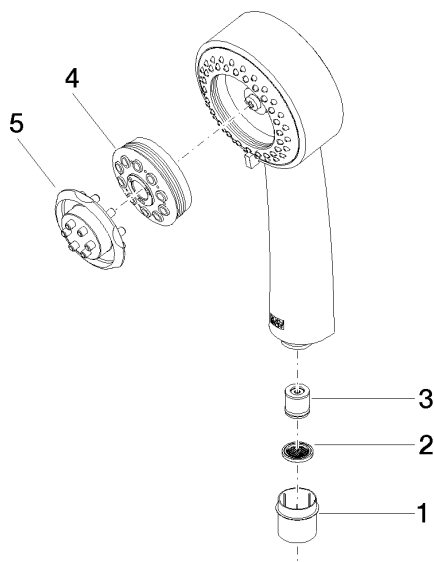

28 002 978

- Three settings: COMPACT RAIN, COMPACT SOFT FLOW, COMPACT AQUAPRESSURE FLOW, max. flow rate 9 l/min (at 3 bar)
- with anti-scale system
- spray head Ø 95mm
- 1/2" connection

Intrinsic protection against back flow.

28 002 978

mm [inches]

### Flow rate chart

### Spare parts list

No.	Item Number	Name	Quantity used	Delivery time
1	09 21 02 115 90	cap	1	2
2	09 23 01 039 90	sieve	1	2
3	09 23 01 077 90	flow reducer	1	2
4	04 12 11 071 00 90	shower	1	2
5	09 30 09 022 90	key	1	2